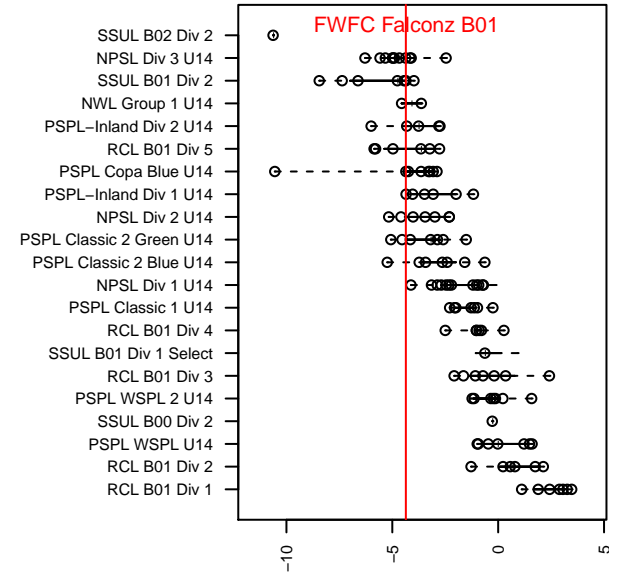

**attack and defense rating
relative to others at age
and all opponents in last 13 months**